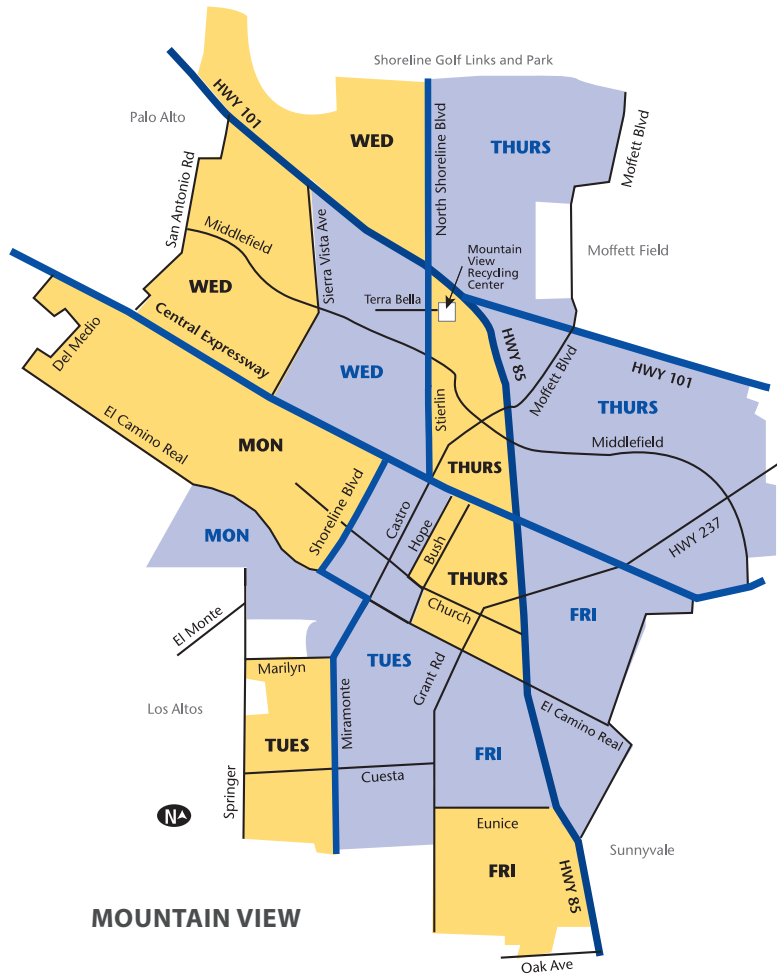

2024 CURBSIDE COLLECTION

Find Your Collection Day

EVERY WEEK trash and compost carts are collected.

What is my collection day?
Locate your neighborhood on the map to find what day is your collection day.

trash, compost

Find Your Recycling Week

EVERY OTHER WEEK recycling carts are collected (along with trash and compost).

Which is my recycling week?
On the map note the color of your neighborhood—blue or yellow. Then refer to the 2024 calendar below. *For example:* On Church Street between Hope and Castro, trash and compost collection is every Tuesday and recycling collection is every other Tuesday on blue weeks, beginning on January 2.

trash, compost, recycling

Find collection day schedules and set up service reminders at MountainView.gov/CollectionCalendar.

2024-2025 HOLIDAYS

Collection occurs on all holidays except Thanksgiving (Nov. 28), Christmas (Dec. 25) and New Year's Day (January 1, 2025).

If your collection day falls on or after the holiday, collection will occur one day later that week. For example, for a Thursday holiday, Thursday collection will take place on Friday and Friday collection will take place on Saturday.