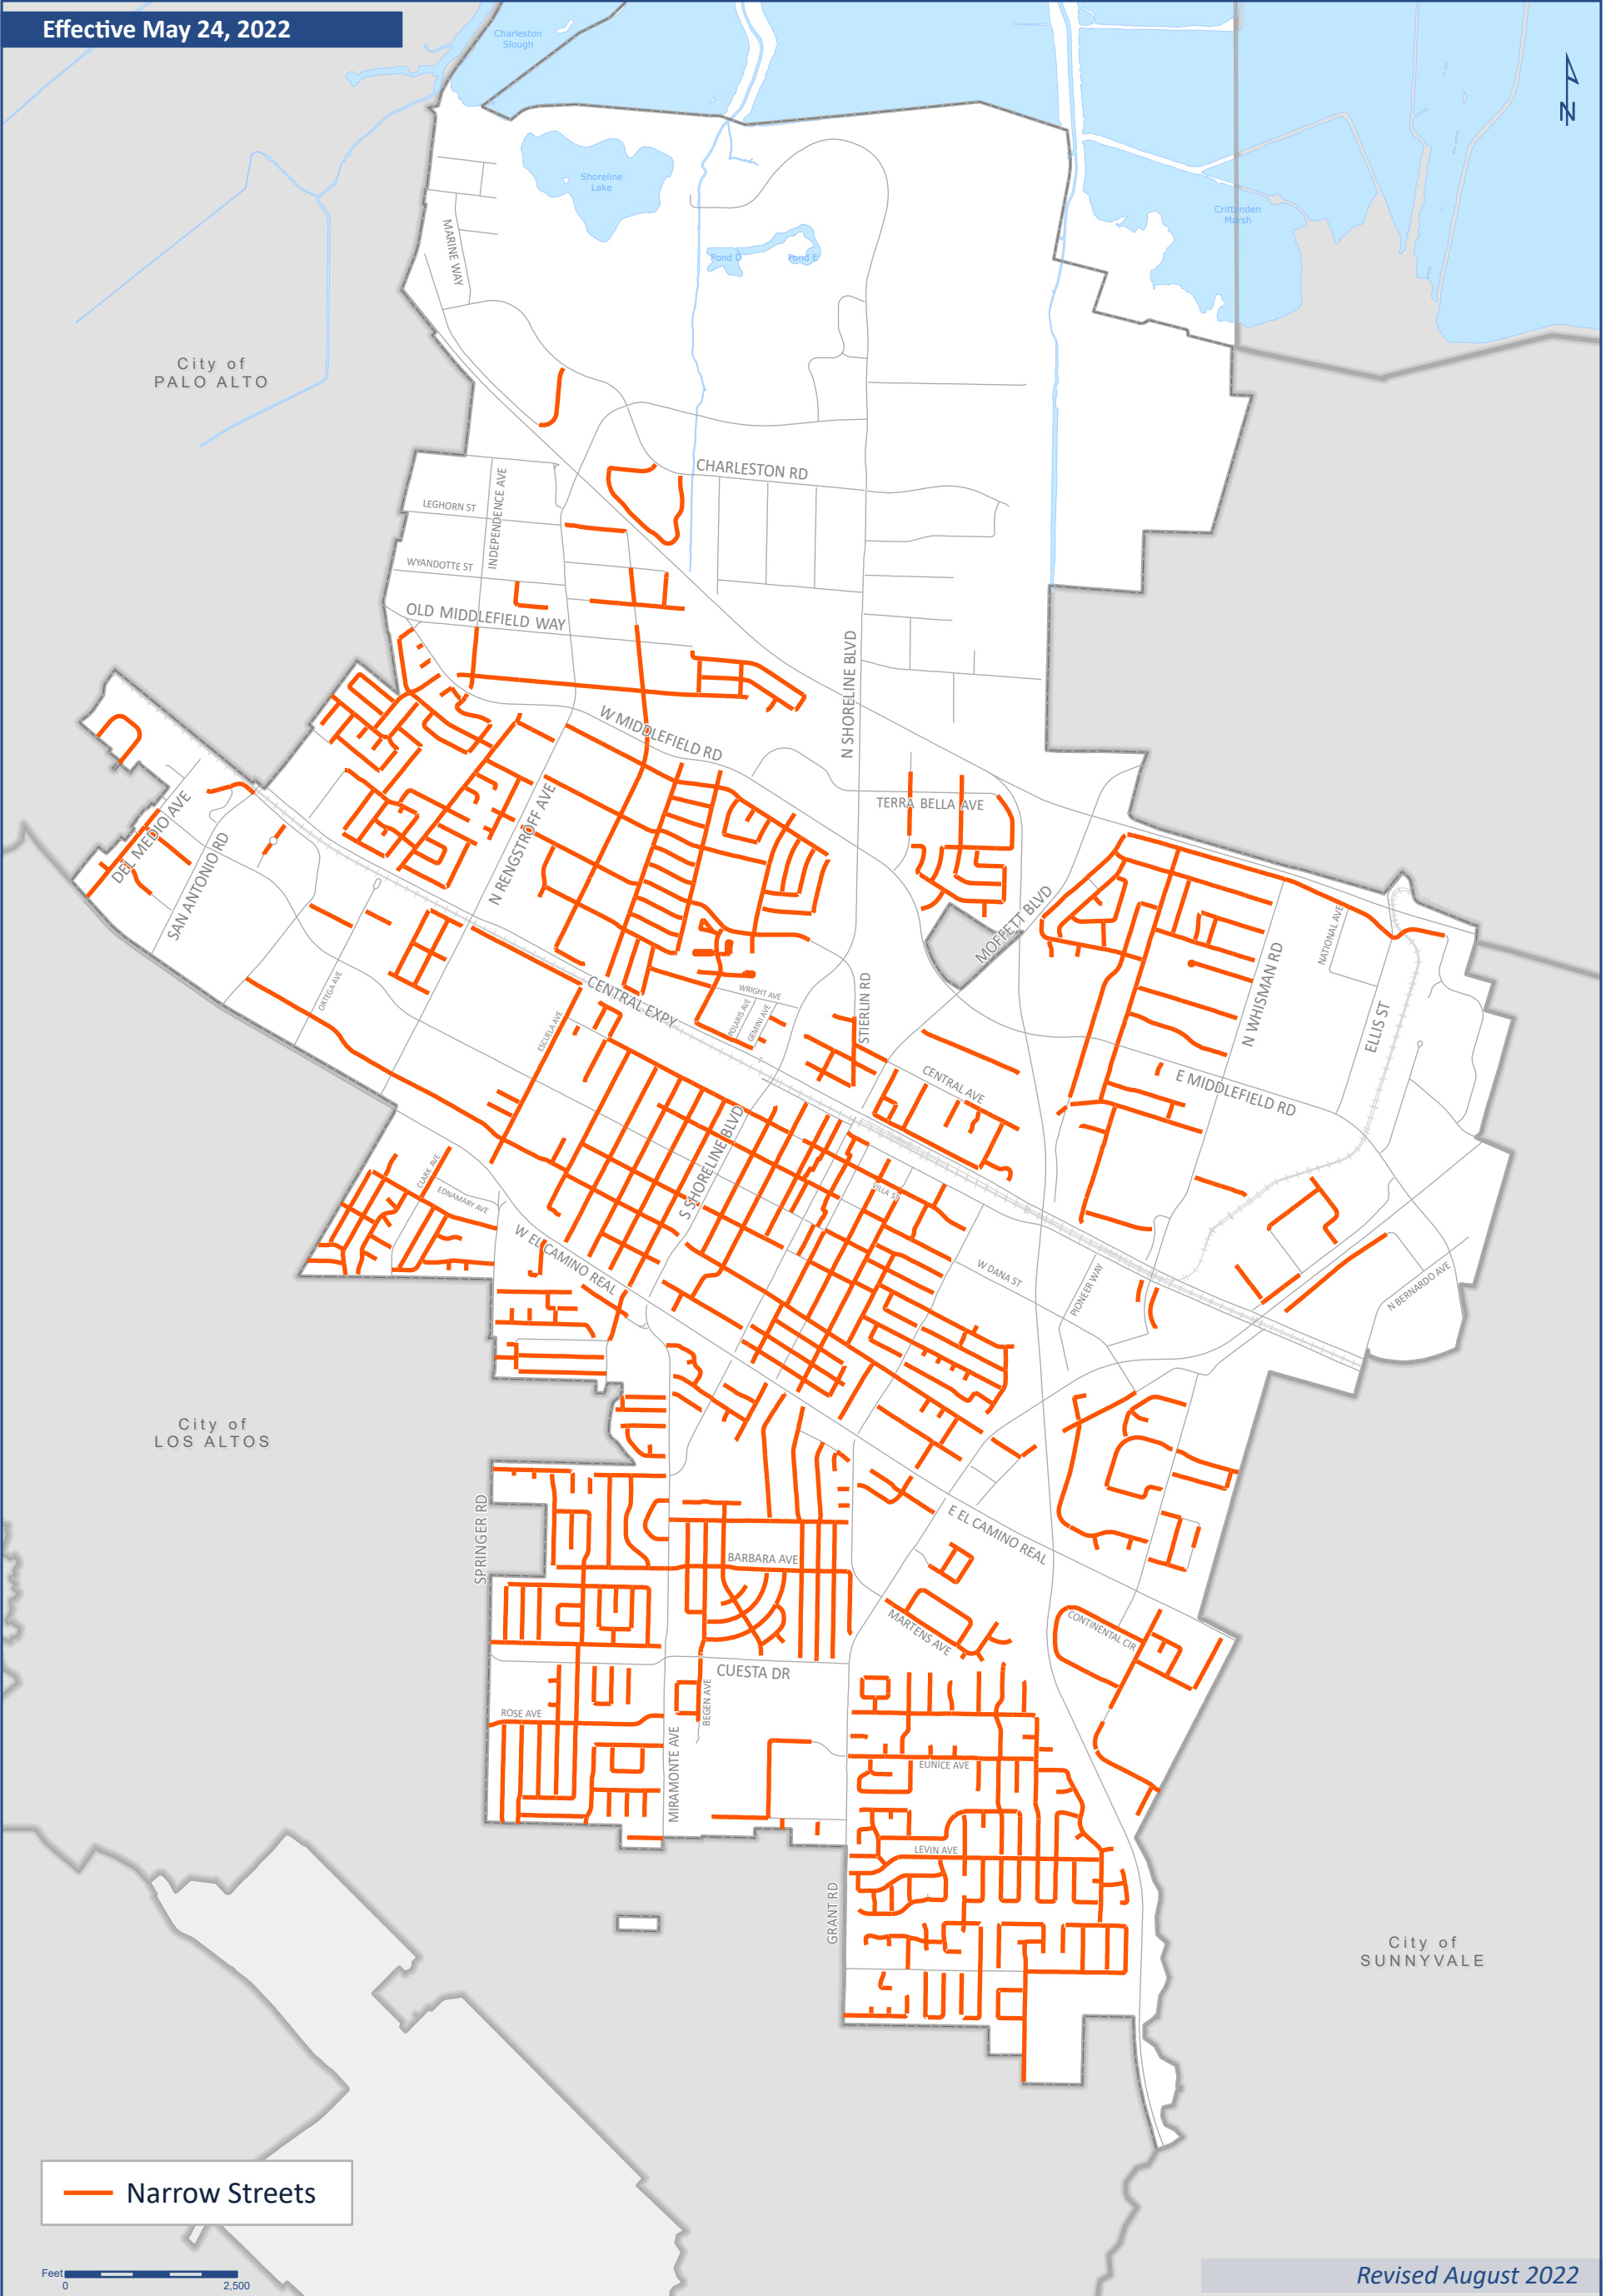

Narrow Streets

Effective May 24, 2022

Revised August 2022